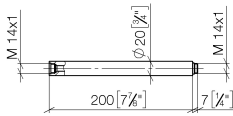

# Extension for shower with fixed riser 200 mm - Brushed Durabronz (23kt Gold)

IMO

12 120 970

	Brushed Durabronz (23kt Gold)	12 120 970-28
	Brushed Light Gold	12 120 970-27

Fits: IMO, LULU, MADISON, MEM, TARA, CL.1, LISSÉ, VAIA, META, CYO

Extension for shower with fixed riser 200 mm - Brushed Durabronze (23kt Gold)

---

IMO

12 120 970

12 120 970

mm [inches]

12 120 970

Parts for other  
finishes can be found  
here: Brushed Light  
Gold

Spare parts list

No.	Item Number	Name	Quantity used	Delivery time
1	90 14 10 011 00 90	seal	1	2
2	09 24 04 180-28	extension	1	20