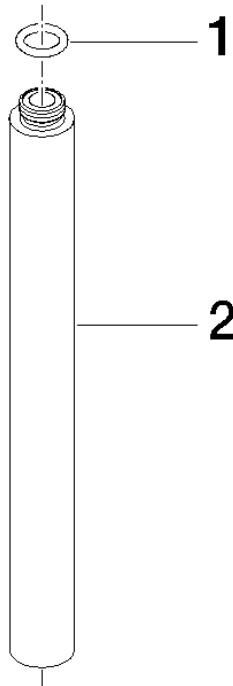

# Extension for shower with fixed riser 200 mm - Brushed Durabronz (23kt Gold)

IMO

12 120 970

	Brushed Durabronz (23kt Gold)	12 120 970-28
	Brushed Light Gold	12 120 970-27

Fits: IMO, LULU, MADISON, MEM, TARA, CL.1, LISSÉ, VAIA, META, CYO

Extension for shower with fixed riser 200 mm - Brushed Durabronze (23kt Gold)

---

IMO

12 120 970

12 120 970

mm [inches]

12 120 970

Parts for other  
finishes can be found  
here: Brushed Light  
Gold

Spare parts list

No.	Item Number	Name	Quantity used	Delivery time
1	90 14 10 011 00 90	seal	1	2
2	09 24 04 180-28	extension	1	20